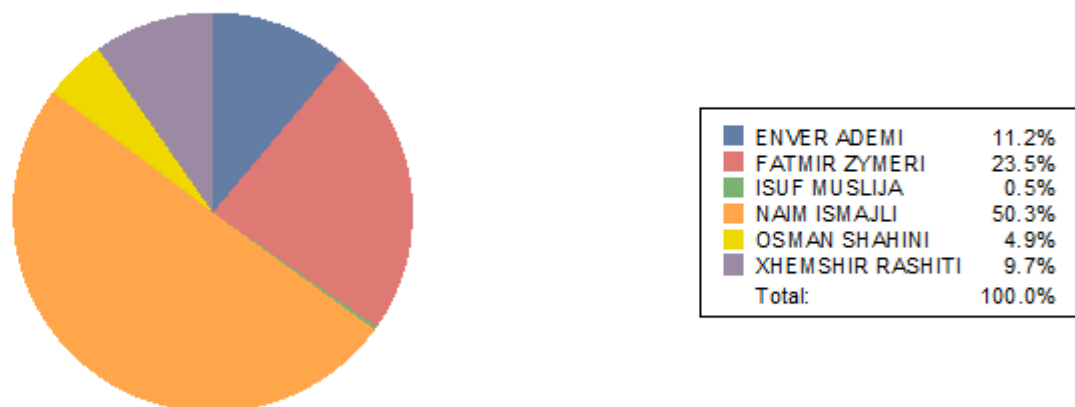

Shtime/Štimlje

Shtime/Štimlje				
Emri/ Ime	Mbiemri/ Prezime	Emri i Partisë/ Naziv Partije	Votave/Glasova	Përqindja/ Procentat
NAIM	ISMAJLI	99 PDK - PARTIA DEMOKRATIKE E KOSOVËS	6,147	50,27%
FATMIR	ZYMERI	78 LDK - LIDHJA DEMOKRATIKE E KOSOVËS	2,870	23,47%
ENVER	ADEMI	61 LËVIZJA VETËVENDOSJE!	1,367	11,18%
XHEMSHIR	RASHITI	62 AAK-LDD ALEANCA PËR ARDHMËRINË E KOSOVËS LDD	1,187	9,71%
OSMAN	SHAHINI	121 Lëvizja Për Bashkim - LB	598	4,89%
ISUF	MUSLIJA	76 ISUF MUSLIJA	59	0,48%